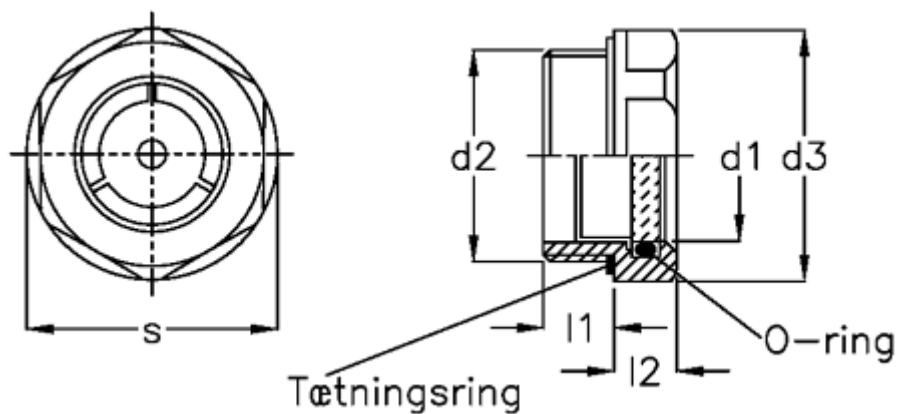

Data Sheet

Article number: 20901528

Description: E+G Oil level sight glass
GN 743-24-G1-B

Measures

d1	= 24
d2	= G1
d3	= 40
l1	= 11.0
l2	= 8.5
Max pressure	= -
Max vacuum mbar	= -
s	= 36